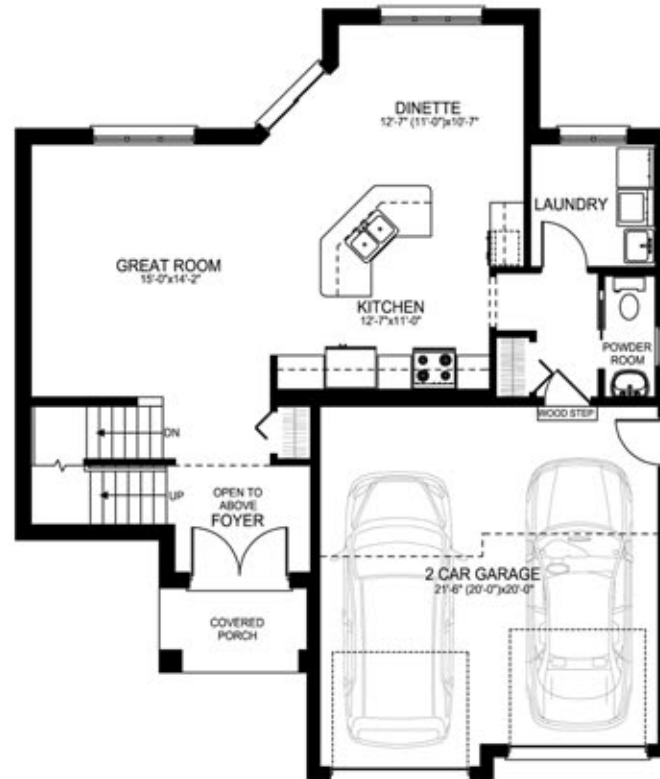

FOUNDATION PLAN

MAIN FLOOR PLAN

UPPER FLOOR PLAN

The Superior

1936 SQ.FT.